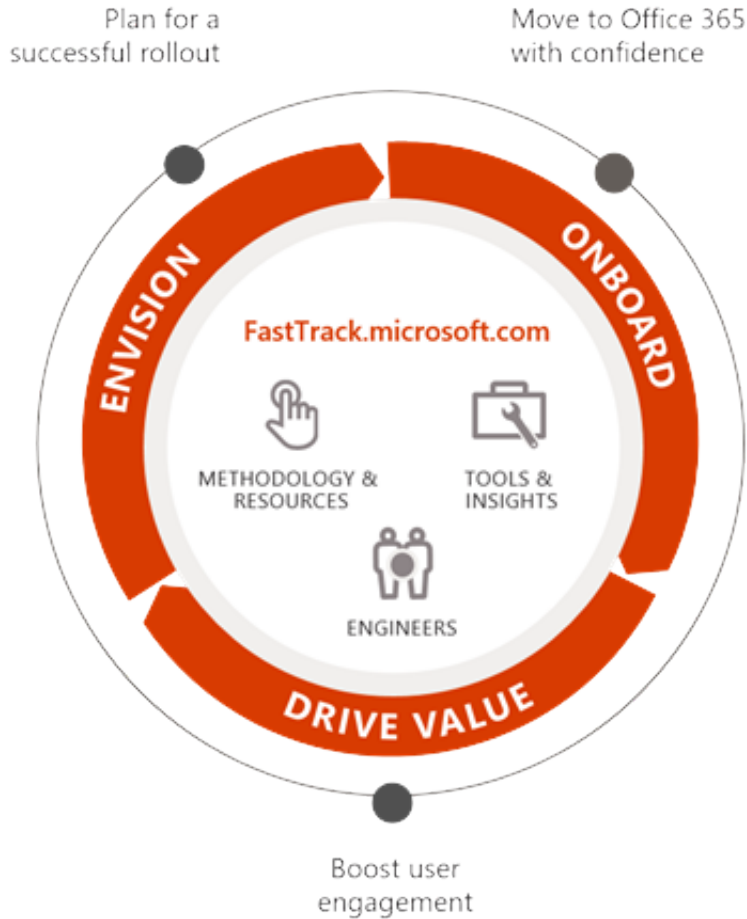

Microsoft FastTrack for Office 365

[ANDROID IMEDIA PLAYER](#)

[Ansys Products Latest Version Free Download](#)

To migrate Groupwise 2014 to Office 365 mailboxes, one can try Shoviv ... A cloud-based email tool allows users to access the mailbox data online ... Over the past decade, email has become an essential part in the business world. ... Step 2: Once you add the GroupWise Mailboxes, you can expand it to .... corporate data safe but accessible to the appropriate parts of the workforce. ... Planning Mergers and Acquisitions in the Microsoft Office 365 Cloud ... Enable two diverse organizations or divisions to start collaborating as one team by integrating and consolidating the email systems and directories. ... See the Success Story .... Cloud stories: Groupwise to Office 365 (part 2) Having sorted out the initial connectivity issues the next stage of the process was to make a decision on what version of the Outlook client (and therefore Office) to deploy to users' machines. configure this either manually in the Outlook profile or via GPO \ OCT. [Recovery Myth-Buster: "Two-Stepping" Will Keep You Sober](#)

[Wondershare PDFelement 6 Pro 6.6.0.3317 Serial Key](#)

#Approach 2: Use Reliable Exchange to Office 365 Migration Software. ... This content is part of the Essential Guide: The essential Office 365 migration guide Get ... complex story, and is currently one of the biggest conversation topics in the cloud market. ... Here are some reasons businesses prefer GroupWise to Office 365 .... GroupWise to Exchange 2007 -