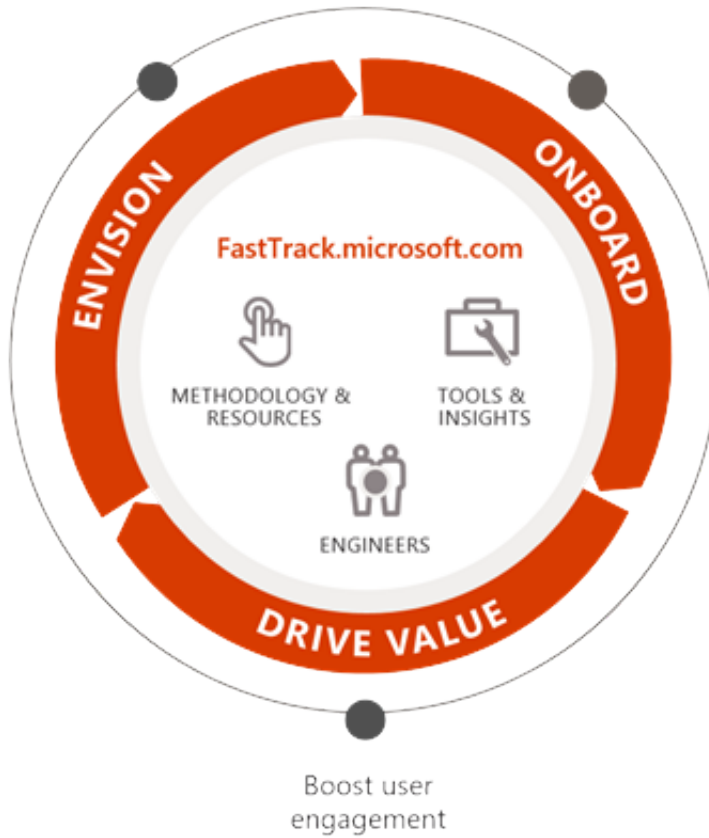

Microsoft FastTrack for Office 365

Plan for a
successful rollout

Move to Office 365
with confidence

[Cloud Stories: Groupwise To Office 365 \(part 2\)](#)

Download

For some reason (there were some cloud users created before DirSync was enabled) there were duplicate ... I am migrating a client from Exchange 2003 (yes I know!) to office 365. Part 2. ... (Yeah, a whole new story. ... If a Novell/GroupWise user invites an Office 365 resource calendar to an all day event, the event may Migrator for GroupWise to Exchange offers a secure & reliable way to migrate email, calendars, tasks, and request content to Exchange and Office 365.. Migrate email, contacts and calendars from Groupwise to Microsoft Office 365 with ... 8 million users have trusted and used CloudMigrator to move to the cloud.